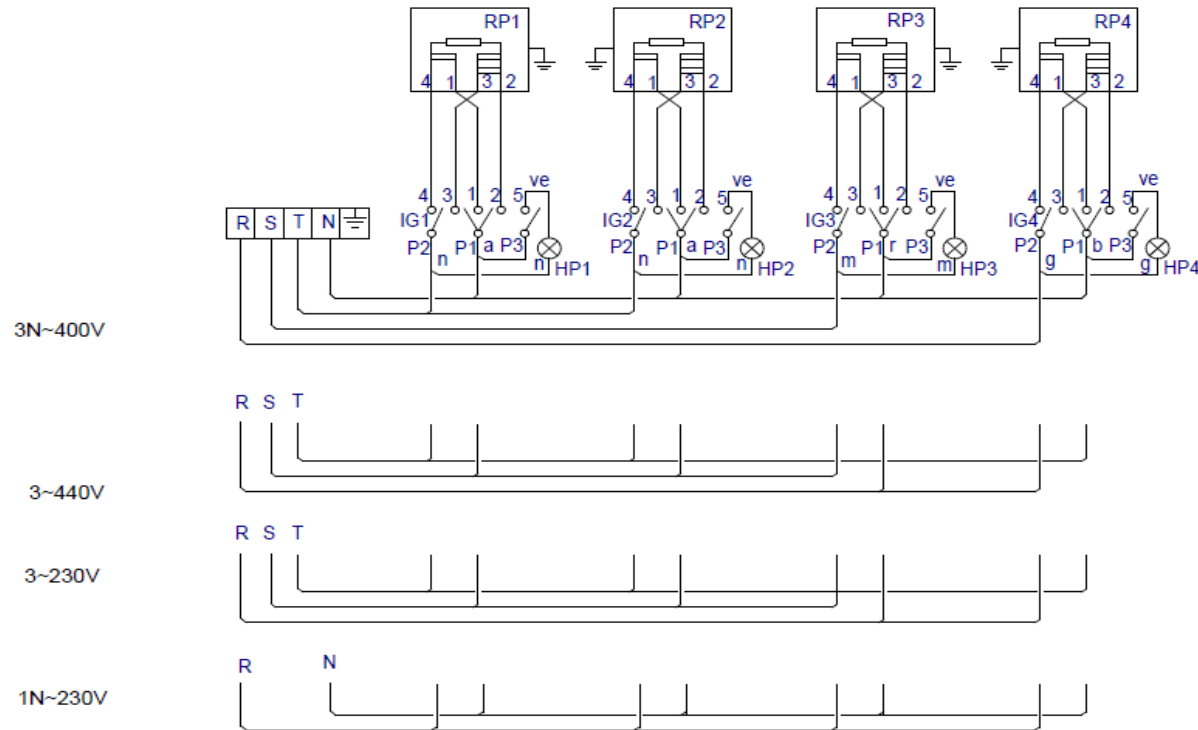

CE 940, 740

A4, L61, L63

HPx :Lampara Calentamiento Placas / Heating lamp (electrical plates)
IGx :Conmutadores de placas electricas / Main switch (electrical plates)

r = rojo-red-rouge
m = marron-brown-marron
g = gris-grey-gris
n = negro-black-noir
a = azul-blue-bleu
b = blanco-white-blanc
vi = violeta-violette-violet
am = amarillo-yellow-jaune
na = naranja-orange-orange
rs = rosa-rose-pink
ve = verde-green-vert
am/ve = amarillo/verde-
yellow/green-jaune/vert

IG POS	P1		P2		P3
	1	2	3	4	5
0					
1	X			X	X
2		X		X	X
3		X		X	X
4		X	X		X
5		X	X	X	X
6	X	X	X	X	X

RPx :Placas electricas / Electrical plates

12002182