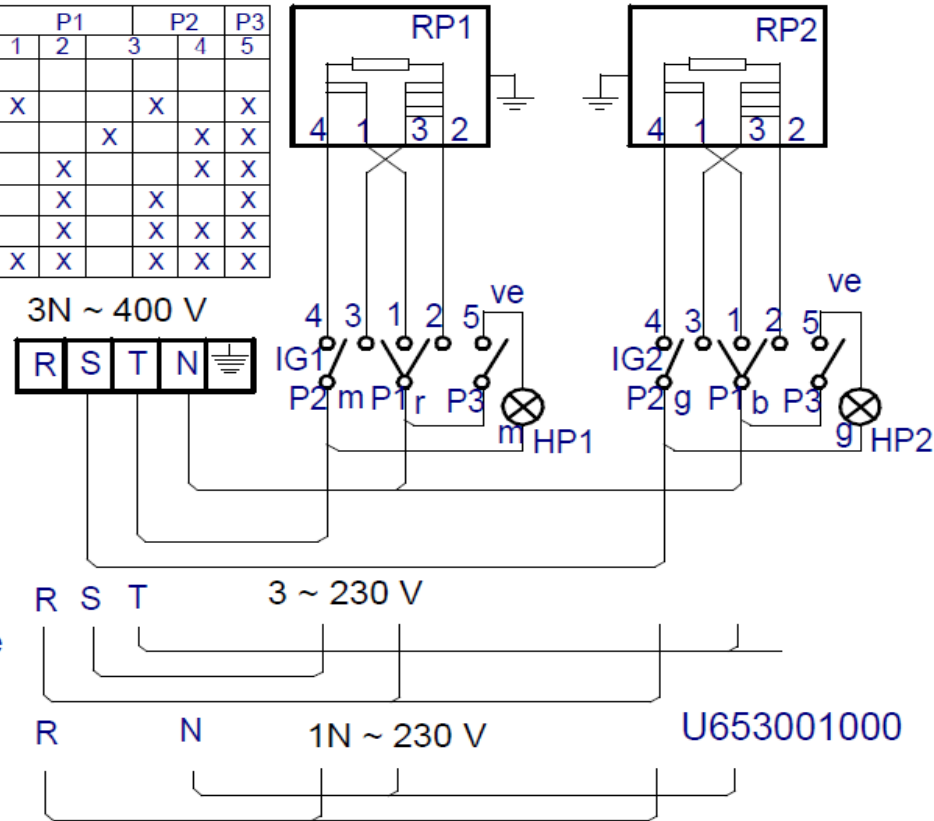

CE 920

CE 720

CE 620

IG POS.	P1		P2		P3
	1	2	3	4	5
0					
1	X			X	X
2			X		X
3		X		X	X
4		X		X	X
5		X	X	X	X
6	X	X		X	X

r = rojo-red-rouge
 m = marron-brown-marron
 g = gris-grey-gris
 n = negro-black-noir
 a = azul-blue-bleu
 b = blanco-white-blanc
 vi = violeta-violette-violet
 am = amarillo-yellow-jaune
 na = naranja-orange-orange
 rs = rosa-rose-pink
 ve = verde-green-vert
 am/ve = amarillo/verde-
 yellow/green-jaune/vert

RPx :Placas electricas / Electrical plates

- r = rojo-red-rouge
- m = marron-brown-marron
- g = gris-grey-gris
- n = negro-black-noir
- a = azul-blue-bleu
- b = blanco-white-blanc
- vi = violeta-violette-violet
- am = amarillo-yellow-jaune
- na = naranja-orange-orange
- rs = rosa-rose-pink
- ve = verde-green-vert
- am/ve = amarillo/verde-
yellow/green-jaune/vert