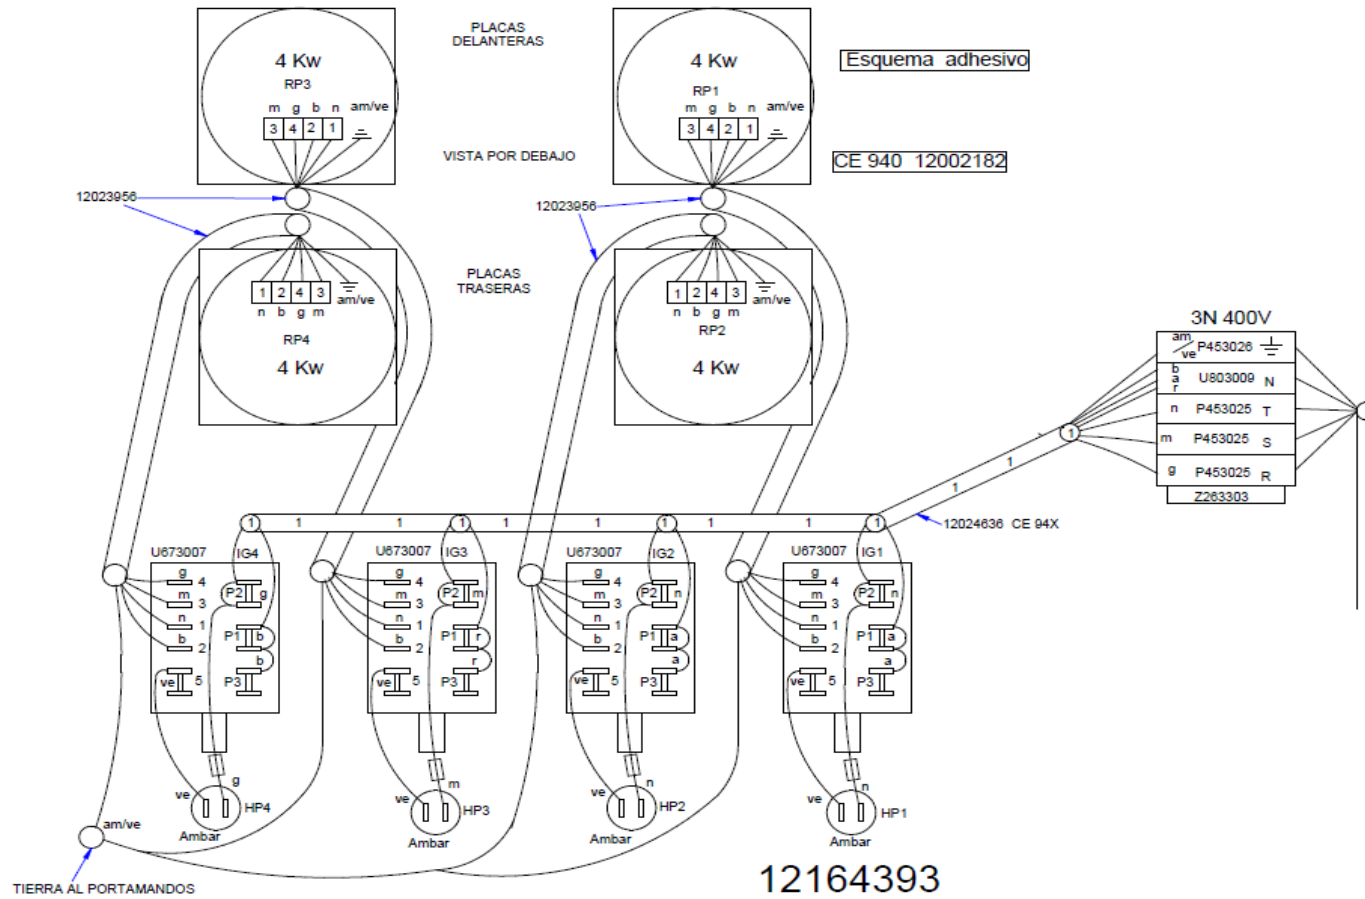

RPx :Placas electricas / Electrical plates

- r = rojo-red-rouge
- m = marron-brown-marron
- g = gris-grey-gris
- n = negro-black-noir
- a = azul-blue-bleu
- b = blanco-white-blanc
- vi = violeta-violette-violet
- am = amarillo-yellow-jaune
- na = naranja-orange-orange
- rs = rosa-rose-pink
- ve = verde-green-vert
- am/ve = amarillo/verde-
yellow/green-jaune/vert

IG POS.	1	2	3	4	5
0					
1	X			X	X
2		X		X	X
3		X		X	X
4		X	X	X	X
5	X	X	X	X	X
6	X	X	X	X	X

12216873

CE 940

VISTA POR ARRIBA

ENE - 2020

CE 960