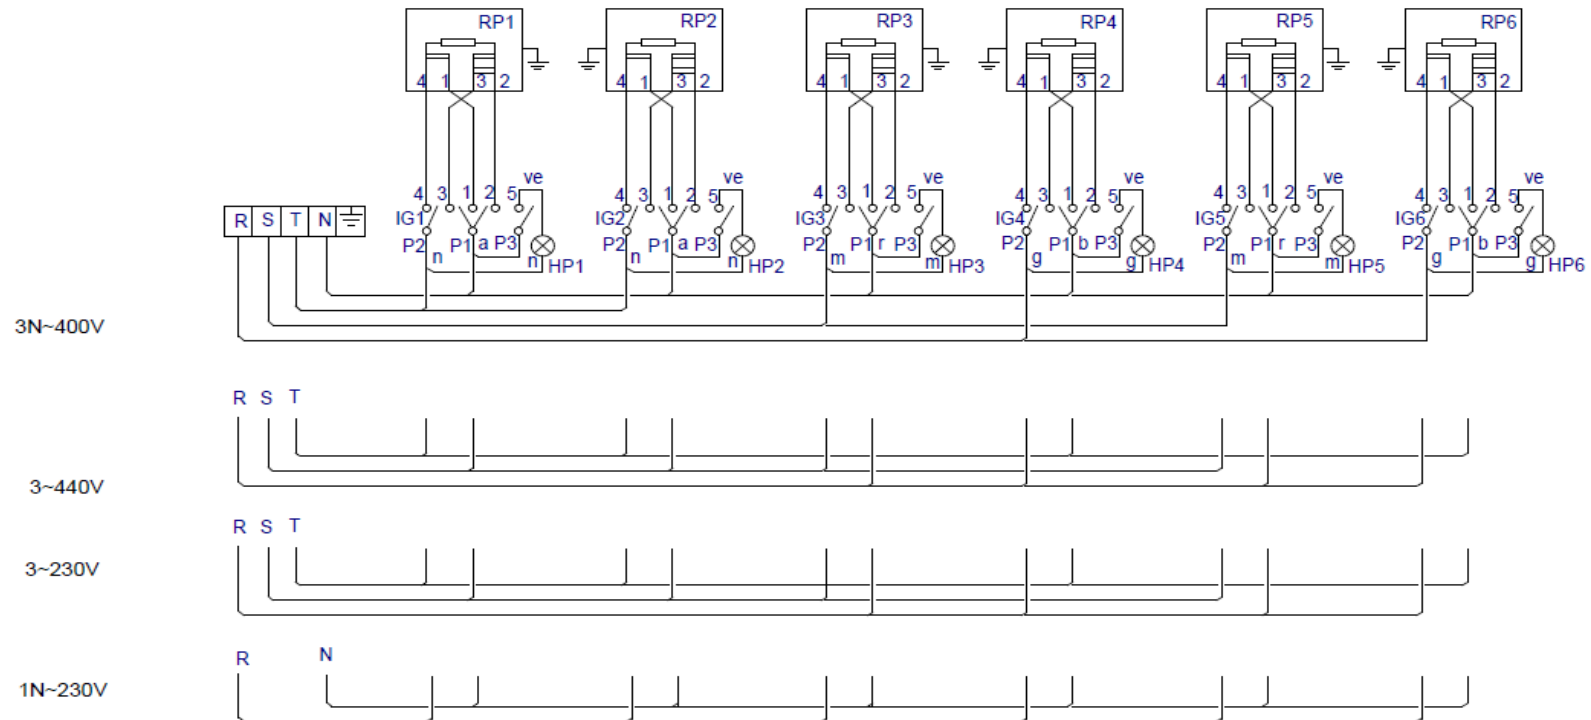

CE 960, 760

A4, L61, L63

HPx :Lampara Calentamiento Placas / Heating lamp (electrical plates)
IGx :Conmutadores de placas electricas / Main switch (electrical plates)

RPx :Placas electricas / Electrical plates

- r = rojo-red-rouge
- m = marron-brown-marron
- g = gris-grey-gris
- n = negro-black-noir
- a = azul-blue-bleu
- b = blanco-white-blanc
- vi = violeta-violette-violet
- am = amarillo-yellow-jaune
- na = naranja-orange-orange
- rs = rosa-rose-pink
- ve = verde-green-vert
- am/ve = amarillo/verde-
  yellow/green-jaune/vert

IG POS.	1	2	3	4	5
0					
1	X			X	X
2		X		X	X
3		X		X	X
4		X	X	X	X
5	X	X	X	X	X
6	X	X	X	X	X

12216873