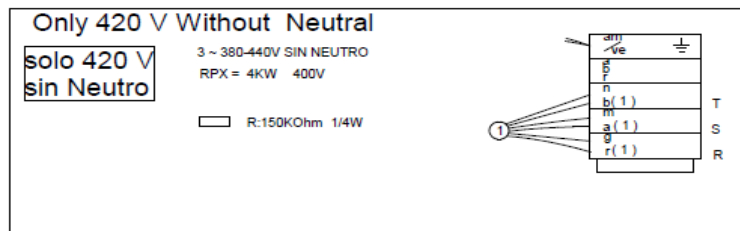

CE 940

VISTA POR ARRIBA

ENE - 2020